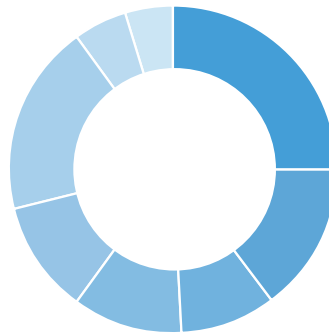

Total Operating Expenses
\$14,431,239

- 25.00 % Building Operations, Utilities & Security
- 14.75 % Curatorial & Conservation
- 9.50 % Education, Public Programs & Library
- 11.00 % General Administration
- 11.00 % Digital Experience, Communications & Visitor Services
- 18.75 % Exhibitions and Reinstallations
- 5.50 % Development & Membership
- 4.50 % Retail